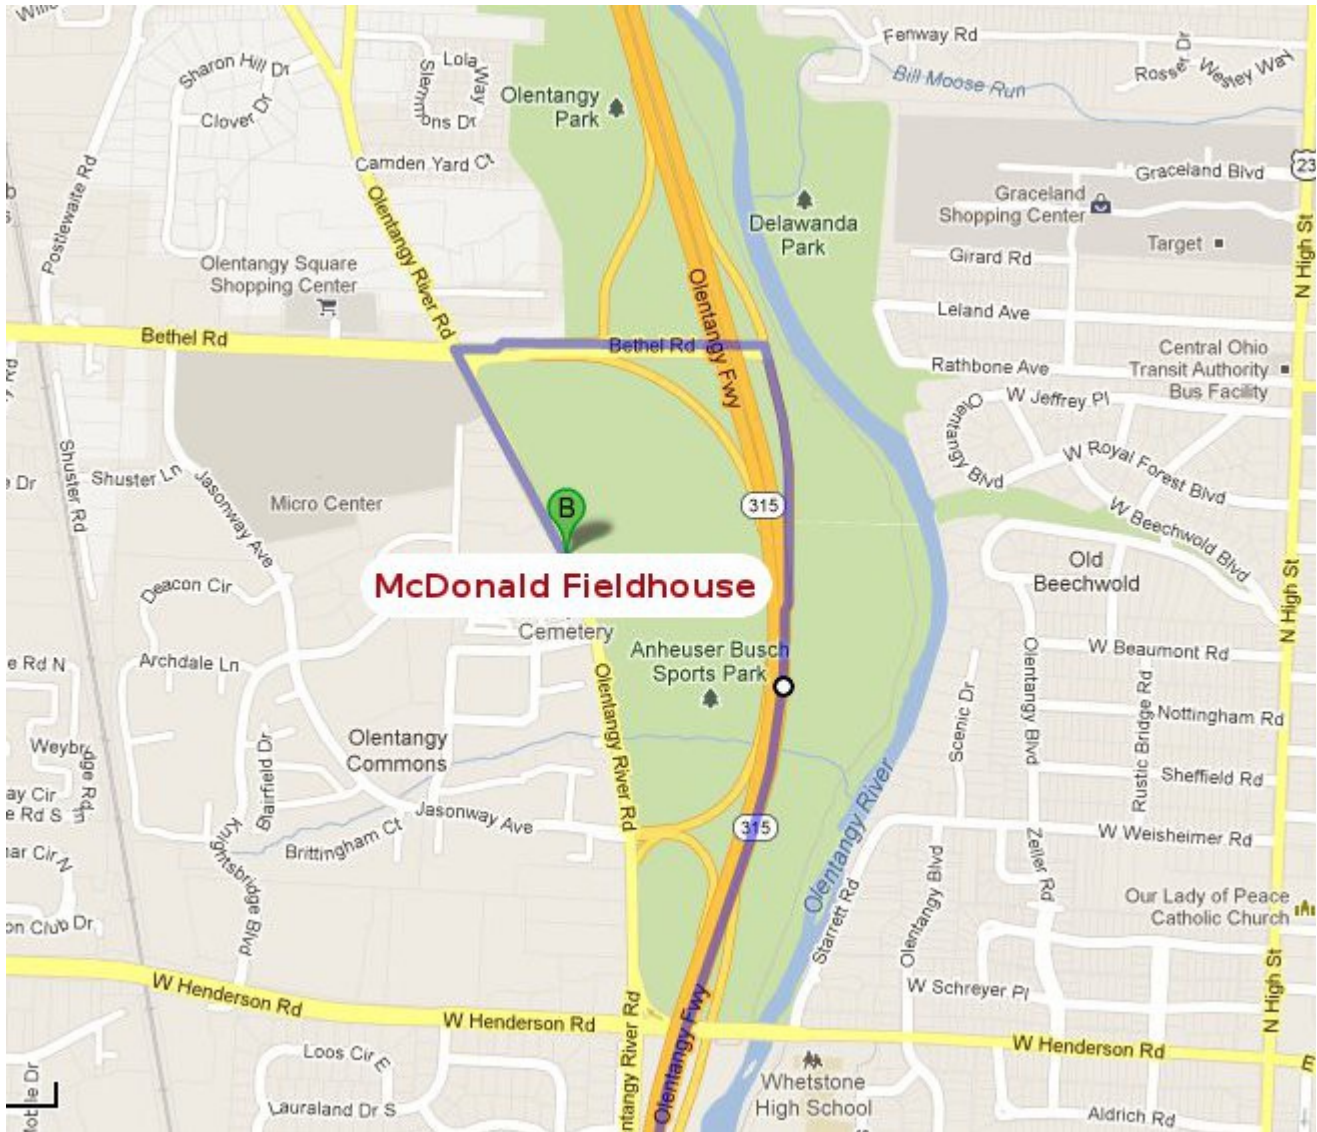

Map & Directions

McDonald Fieldhouse
4990 Olentangy River
Road
Columbus, OH 43214

From downtown:

1. Go North on SR-315
2. Take the Bethel Rd exit
3. Turn Left on Bethel Rd
4. Turn Left on Olentangy River
5. Turn Left into Busch Park/McDonald Athletic Complex