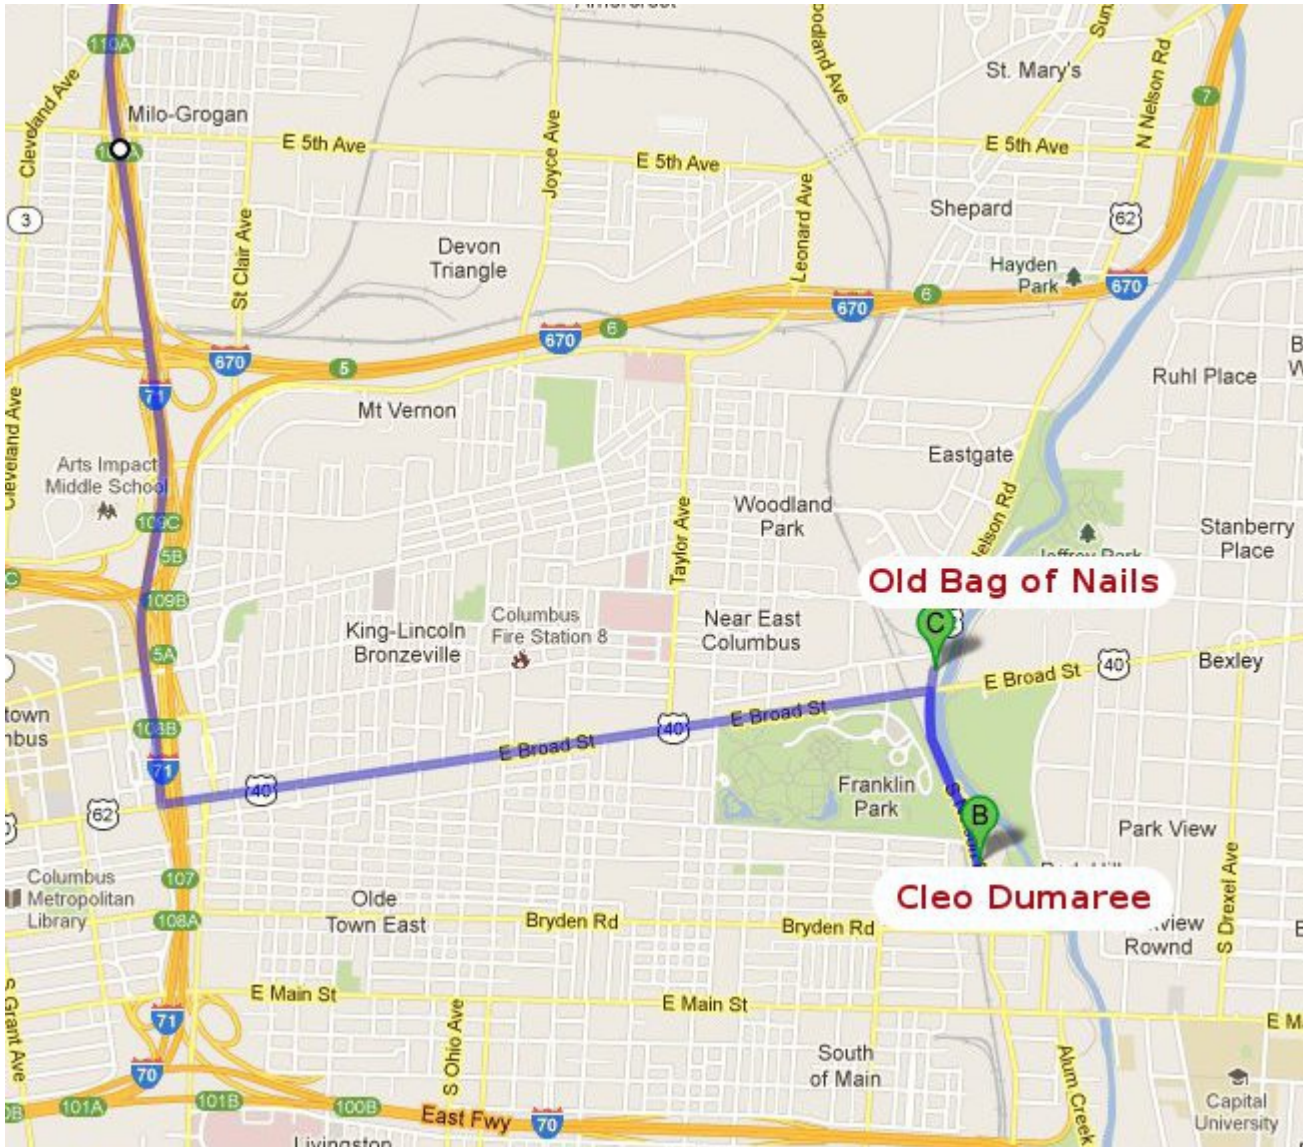

Map & Directions

Cleo Dumaree Athletic Complex

250 S. Nelson Road
Columbus, OH 43205

From downtown:

1. Go East on E Broad St
2. Turn Right on to S. Nelson Rd.
3. Cleo will be on the right

Sponsors Bars & Restaurants