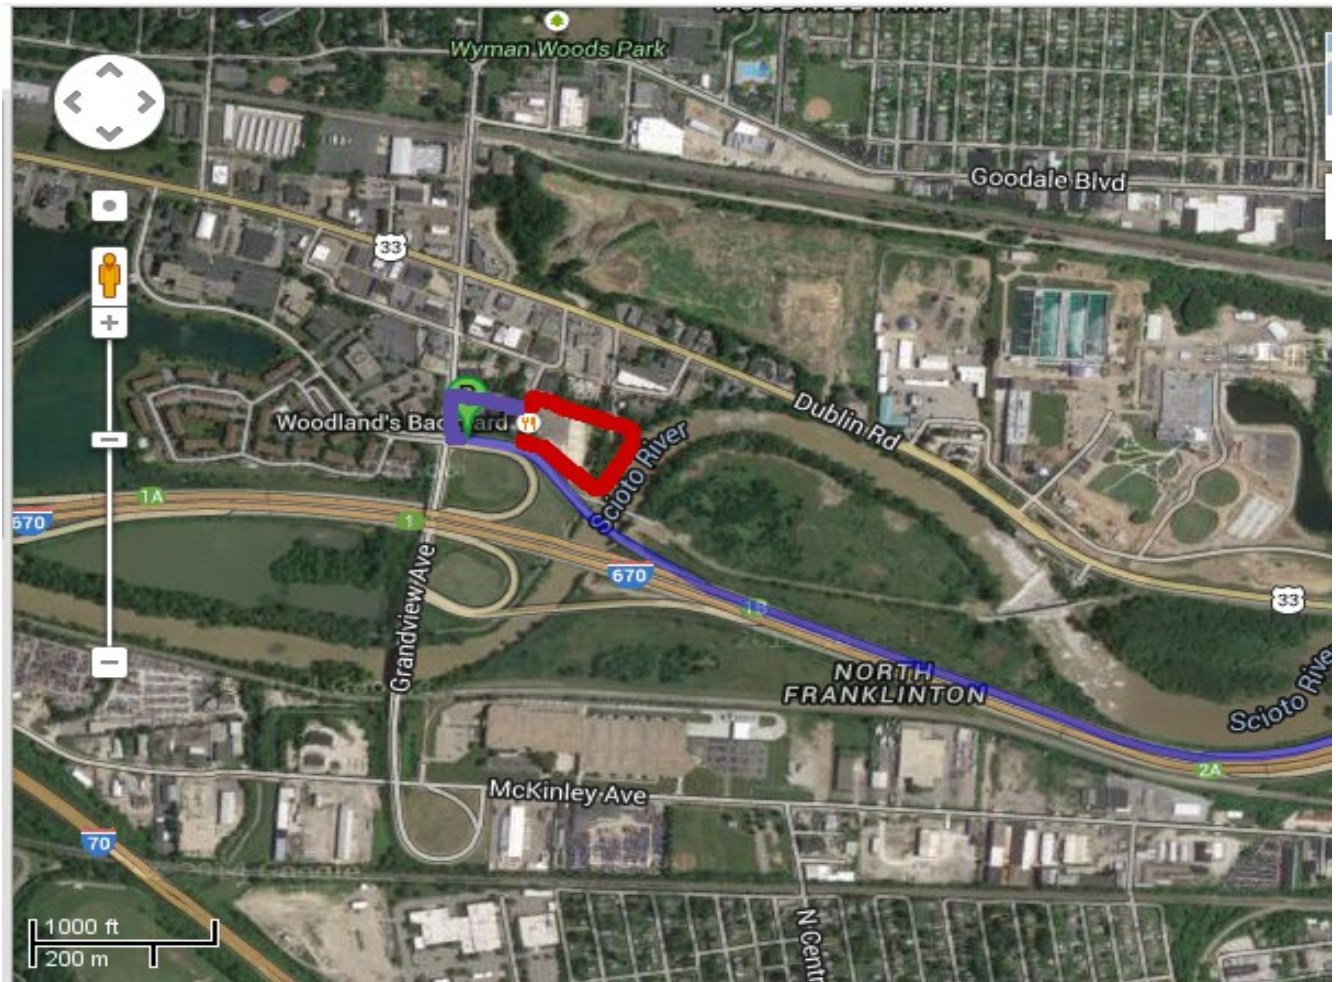

Map & Directions

Woodland's Backyard
668 Grandview Avenue
Grandview Heights, OH
43215

From downtown:

1. Take I-670 W
3. Exit 1B – Grandview Ave.
4. Turn Right (North) at Grandview Ave.
5. Turn Right into Woodland's Backyard