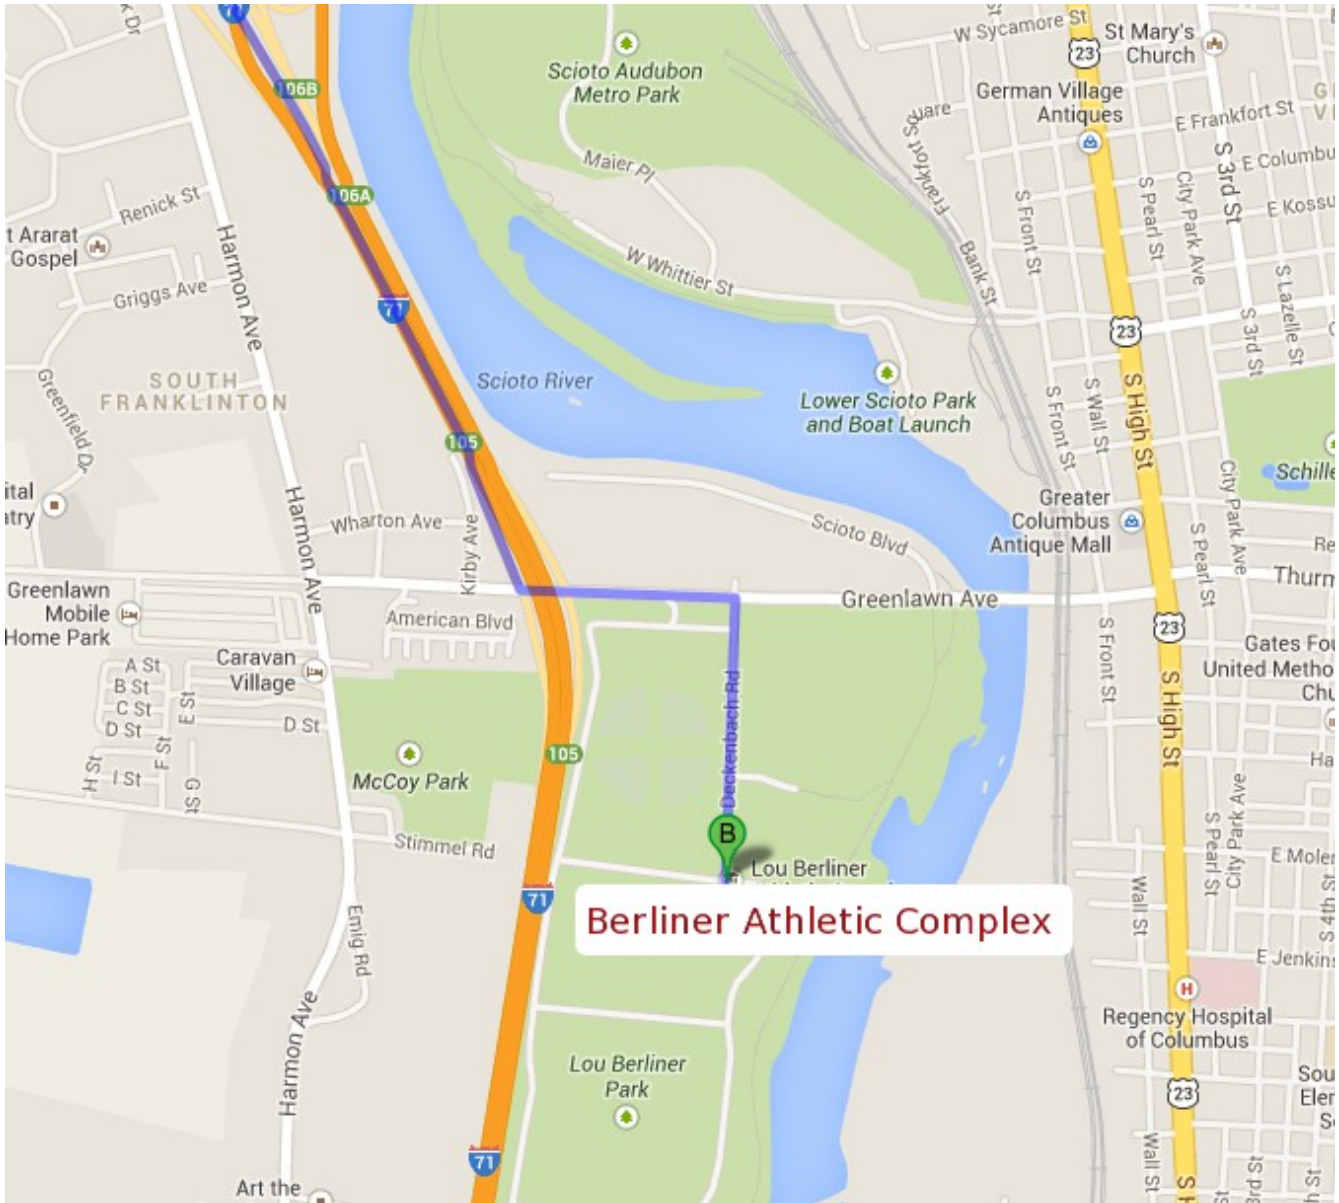

## Map & Directions

### **Berliner Athletic Complex**

1300 Deckenbach Road  
Columbus, OH 43223

From downtown:

1. Go South on SR-315
2. Take exit 105 for Greenlawn Ave.
3. Turn left on Greenlawn Ave
4. Turn Right on Deckenbach Rd., the building will be straight ahead