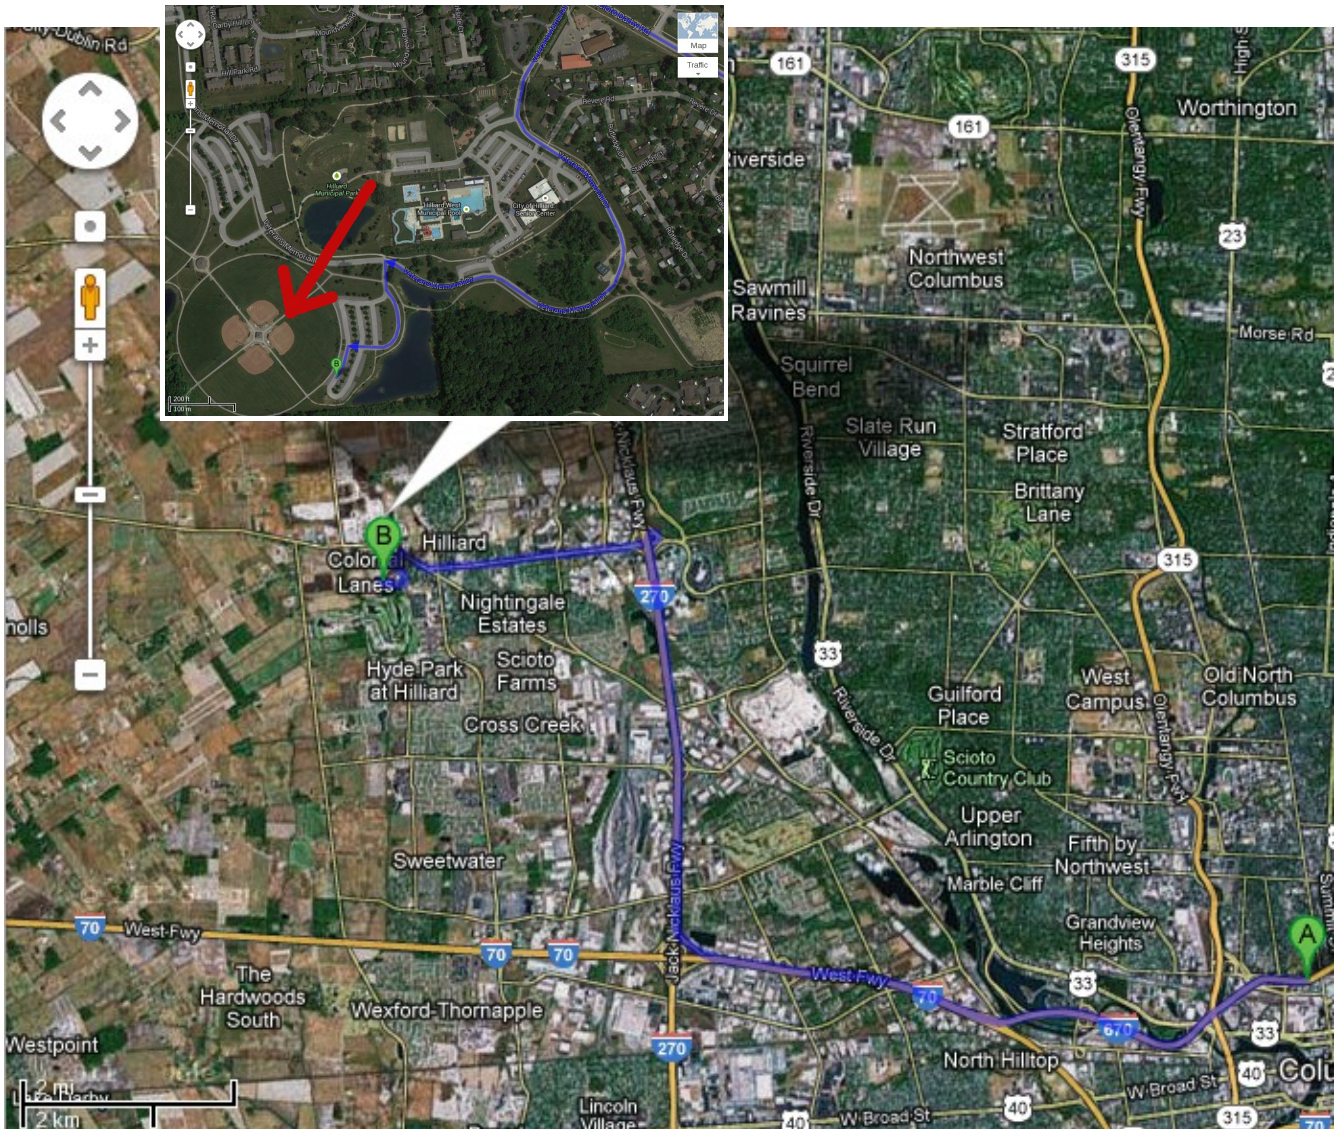

Map & Directions

Roger A. Reynolds
Municipal Park
3800 Veterans Memorial
Drive, Hilliard, OH
43026

- From downtown:
1. Merge onto I-670 W
 2. Merge onto I-270 N
 3. Take exit 13B merge onto Cemetery Rd towards Hilliard
 4. At the roundabout continue straight onto Cemetery Rd.
 5. Continue onto Scioto Darby Rd
 6. Turn left onto Veterans Memorial Dr
 7. Follow Veterans Memorial Dr. all the way around the Rec. Center and turn left into the parking lot before the first set of ball fields.