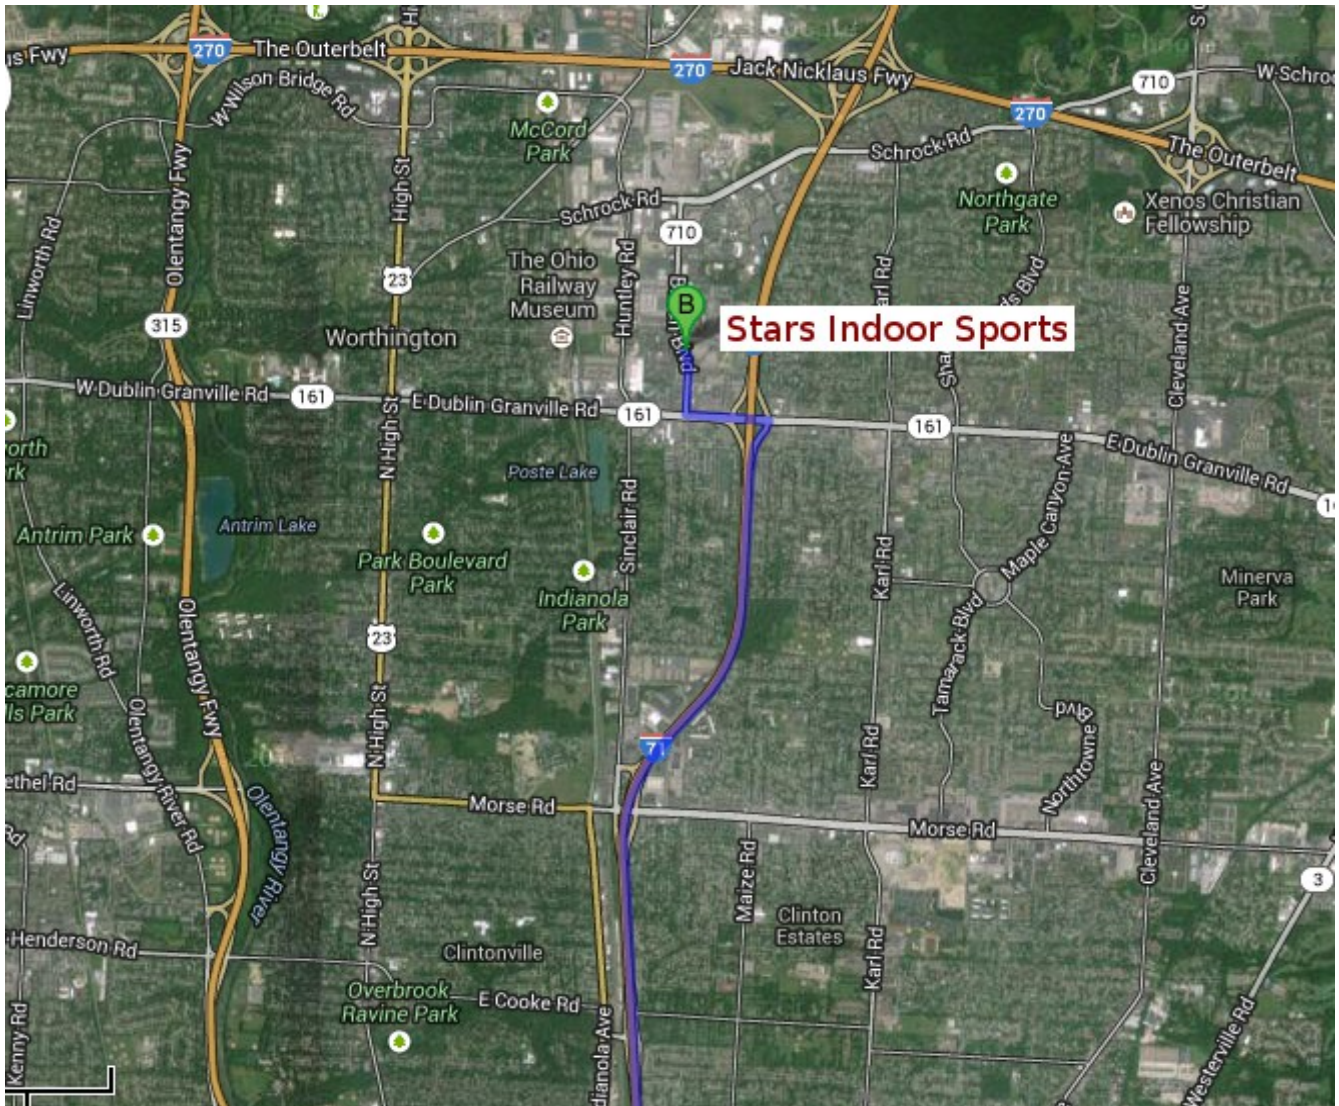

## Map & Directions

**Stars Indoor Sports**  
6124 Busch Boulevard  
Columbus, OH 43229

From downtown:

1. Take I-71 N
2. Take exit 117 for OH-161 E/Dublin-Granville Rd/Ohio 161 W
3. Turn left onto E Dublin Granville Rd
4. Turn right onto Busch Blvd
5. Turn right onto Atlantic Ave (Before the water towers)
6. Atlantic Ave turns right and becomes Boulevard Lafayette, the facility will be on your left