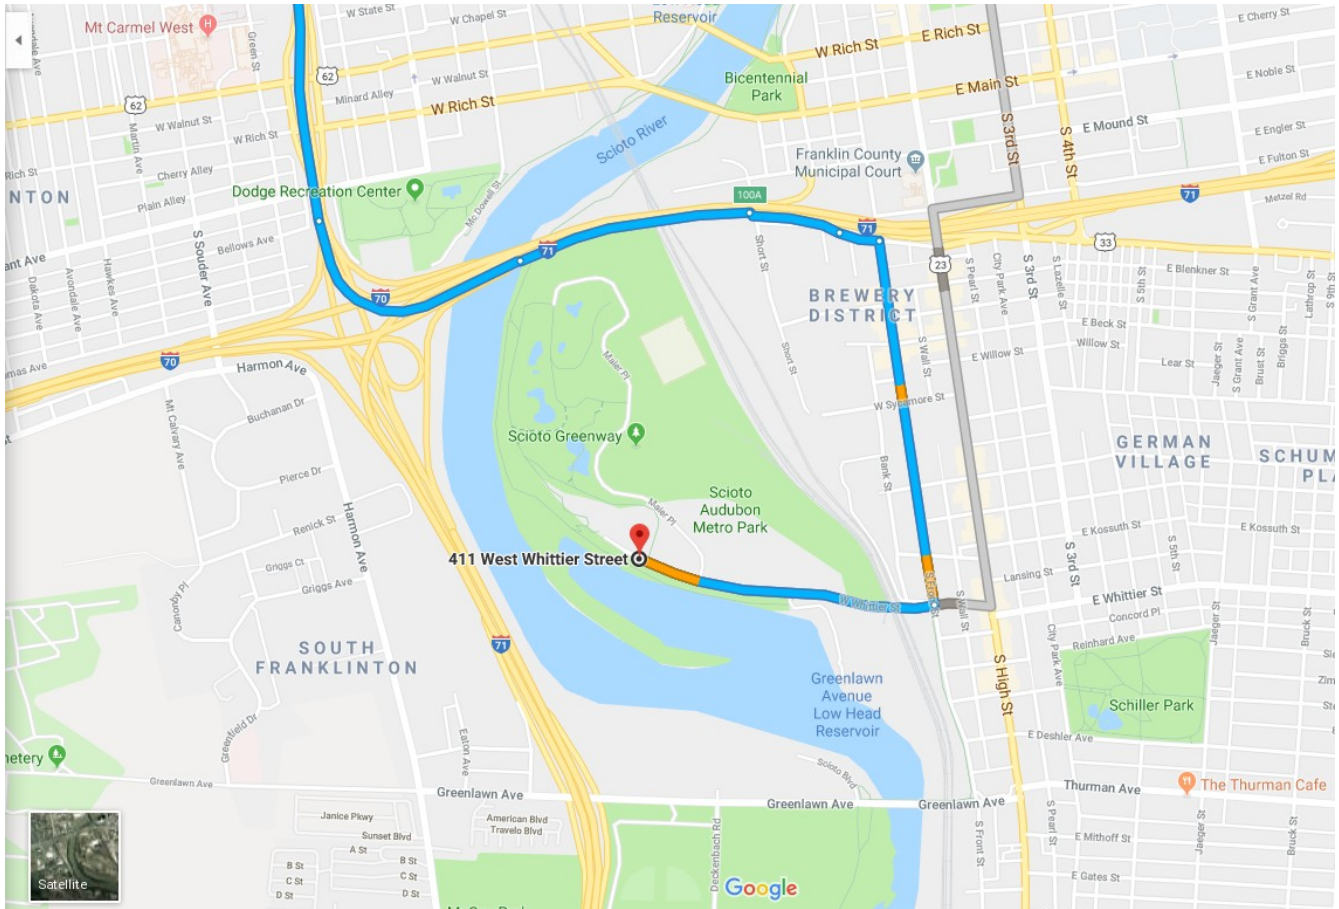

# Map & Directions

**Scioto Audubon Metro Park**  
411 W. Whittier St.,  
Columbus, OH 43215

If you are coming from the north-side, please note that the Greenlawn exit is closed coming from south-bound I-71/SR-315. Instead take 70 east and take exit 100A and come down S Front St.

## Sponsors Bars & Restaurants